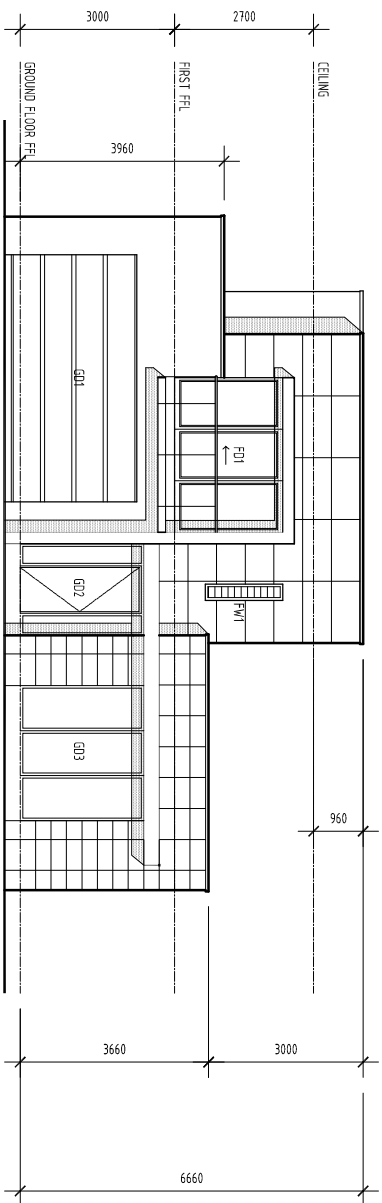

BACK ELEVATION

FRONT ELEVATION

ISSUE B – WINDOW AND DOOR LABELS ADDED

building design group
JOSE LUIS CARRERERO AND ASSOCIATES

AUSTRALIAN BUSINESS NUMBER A. 591 032 461
 26 MARA LAR AVENUE WOTY MOY NSW 2236
 PHONE - 02 9 551 1915

PENNY PANELS BUILDING SYSTEMS

29/02/08
 SCALE 1:100
 FIGURE 25 OF 28
 PENNY WORLD PTY. LTD.